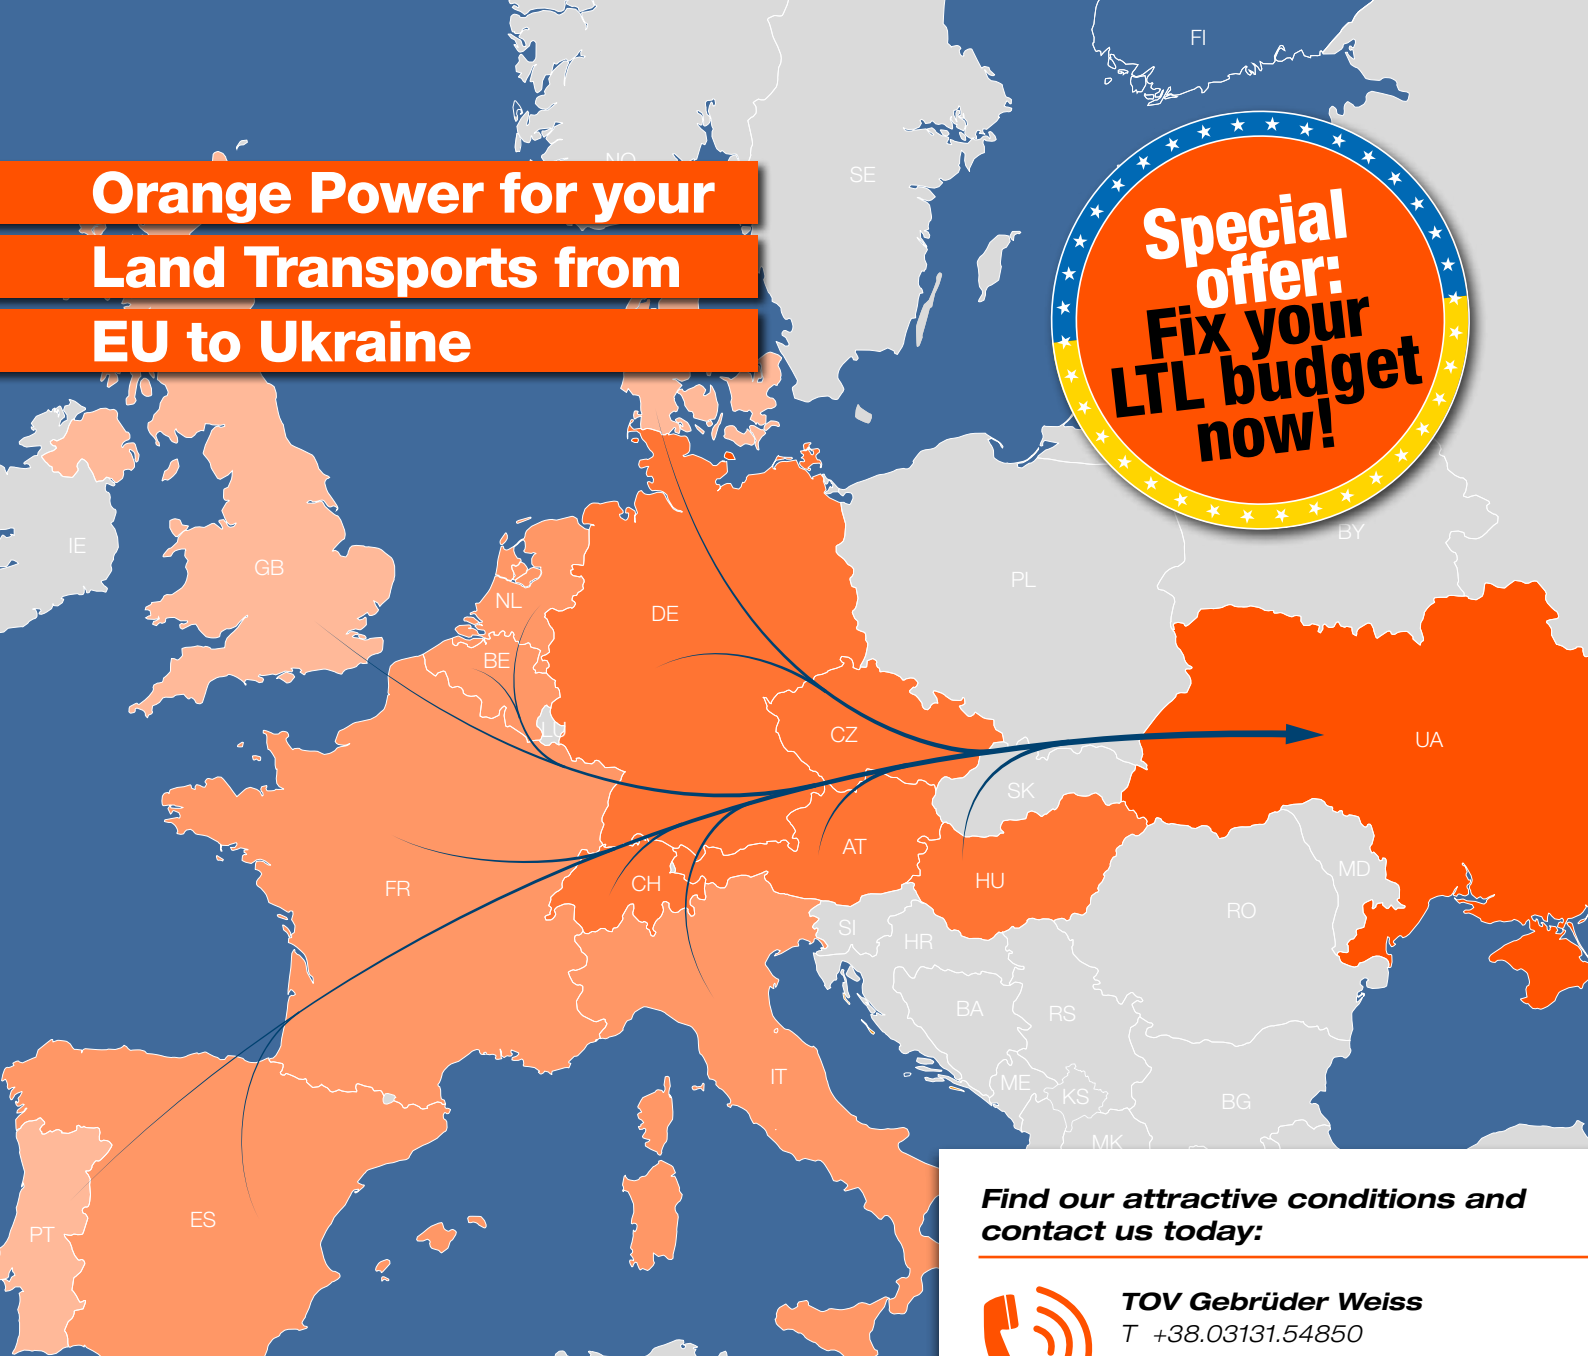

Orange Power for your Land Transports from EU to Ukraine

**Special
offer:
Fix your
LTL budget
now!**

**Find our attractive conditions and
contact us today:**

TOV Gebrüder Weiss
T +38.03131.54850
M +38.050.4322232
gw.ukraine@gw-world.com

Zone 1 Zone 2 Zone 3

PRICING*

	Zone 1		Zone 2		Zone 3	
Euro	1 ep* = up to 200 kg	1 ep* = up to 600 kg	1 ep* = up to 200 kg	1 ep* = up to 600 kg	1 ep* = up to 200 kg	1 ep* = up to 600 kg
1 ep*	249,-	289,-	329,-	379,-	359,-	429,-
2 ep*	379,-	439,-	499,-	589,-	579,-	689,-
3 ep*	509,-	599,-	709,-	799,-	809,-	959,-
Transit time	5-10 cal. days		10-14 cal. days		20-22 cal. days	

* Prices include: pick-up at listed countries, international TIR transportation to UA, handling at consolidation points, delivery to customs point in UA. Customs clearance, preparation of EX, T1, Euro 1 or other international documents is not included in rates and could be calculated additionally upon request. Road toll from CH to UA should be paid additionally for shipments with gross weight more than 1,000 kg. Its final cost to be calculated upon request.

GWmoves